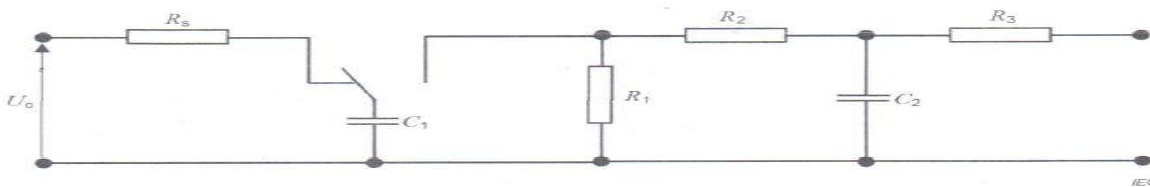

Impulse Generator SMIMP10x700-7kV

MADE IN
INDIA

Impulse Generator is designed for test requirements with high reliability, intelligent control, user-friendly design and many other features. The object of this product is to produce wave form 10/700us as per IEC62368-1, table D.1 circuit 1 and as per previous standard IEC60950-1 as well.

Figure D.1 – 1,2/50 μ s and 10/700 μ s voltage impulse generator

	Test Impulse	Figure	R _s	C ₁	C ₂	R ₁	R ₂	R ₃
Circuit 1	10/700 μ s	D.1		20 μ F	0.2 μ F	50 Ω	15 Ω	25 Ω

Advance Features

- Impulse Generator system is fully compliant as per new standards of IEC62368-1, IEC60950
- Easy Programmable operation by front panel setting
- Large 7 Inch Touch Screen LCD with intelligent control panel
- Emergency Stop button at front panel
- Optional Software for remote control & PC operation
- Impulse test with fully automatic switching without human operation.
- Optionally available NABL/ISO17025 accredited calibration

Technical Specifications	SMIMP10x700-7kV
Output Voltage	0.5kV ~ 7 kV (at bulk capacitor)
Voltage Display Accuracy	$\leq \pm 1\%$
Open Circuit Rise Time	10 μ s \pm 30% (1.67 times between 30% & 90%)
Open Circuit Duration Time	700 μ s \pm 20% (time to half value)
Virtual Impedance	40 Ω
Charging Time	\leq 15 sec.
Polarity	Positive / Negative/Alternate
Trigger Mode	AUTO/MANUAL/EXTERNAL SIGNAL TRIGGER
Surge count	1 ~ 9999
Surge interval	5 ~ 9999 s
Display Screen	7 Inches LCD color touch screen
Mains supply	AC 230 V, \pm 10%, 50 Hz /60 Hz
Communication port	USB
Ambient Temperature	0 °C to 50 °C
Relative Humidity	<85% non condensing
Standard Supply	<ul style="list-style-type: none"> - Main Equipment, qty 01 - Mains cord, qty 01 - High Voltage test leads, 1 mtr, 01 pair - Operating Manual, qty 01 - Factory test report, qty 01
Optional accessories	- Software for remote control & PC operation