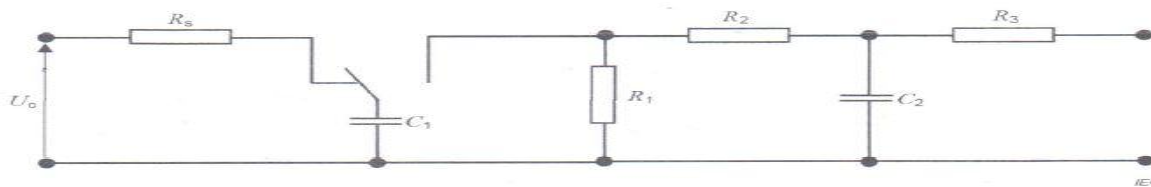

Impulse Generator SMIMP1.2x50-7kV

Impulse Generator is designed for test requirements with high reliability, intelligent control, user-friendly design and many other features. The object of this product is to produce wave form 1.2/50us as per IEC62368-1, table D.1 circuit 2 and as per previous standard IEC60950-1/ IEC60065 as well.

Figure D.1 – 1,2/50 μs and 10/700 μs voltage impulse generator

	Test Impulse	Figure	Rs	C1	C2	R1	R2	R3
Circuit 2	1.2/50μs	D.1	-	1μF	30μF	76Ω	13Ω	25Ω

Advance Features

- Impulse Generator system is fully compliant as per new standards of IEC62368-1, IEC60950 & IEC60065.
- Easy Programmable operation by front panel setting.
- Large 7 Inch Touch Screen LCD with intelligent control panel.
- Emergency Stop button at front panel
- Optional Software for remote control & PC operation
- Impulse test with fully automatic switching without human operation.
- Optionally available NABL/ISO17025 accredited calibration

Technical Specifications	SMIMP1.2X50-7kV
Output Voltage	0.5kV ~ 7 kV (at bulk capacitor)
Voltage Display Accuracy	≤ ± 1%
Open Circuit Rise Time	1.2μs ± 30% (1.67 times between 30% & 90%)
Open Circuit Duration Time	50μs ± 20% (time to half value)
Virtual Impedance	38Ω
Charging Time	≤ 5 sec.
Polarity	Positive / Negative/Alternate
Trigger Mode	AUTO/MANUAL/EXTERNAL SIGNAL TRIGGER
Surge count	1 ~ 9999
Surge interval	5 ~ 9999 s
Display Screen	7 Inches LCD color touch screen
Mains supply	AC 230 V,±10%, 50 Hz /60 Hz
Communication port	USB
Ambient Temperature	0 °C to 50 °C
Relative Humidity	<85% non condensing
Standard Supply	<ul style="list-style-type: none"> - Main Equipment, qty 01 - Mains cord, qty 01 - High Voltage test leads, 1 mtr, 01 pair - Operating Manual, qty 01 - Factory test report, qty 01
Optional accessories	- Software for remote control & PC operation